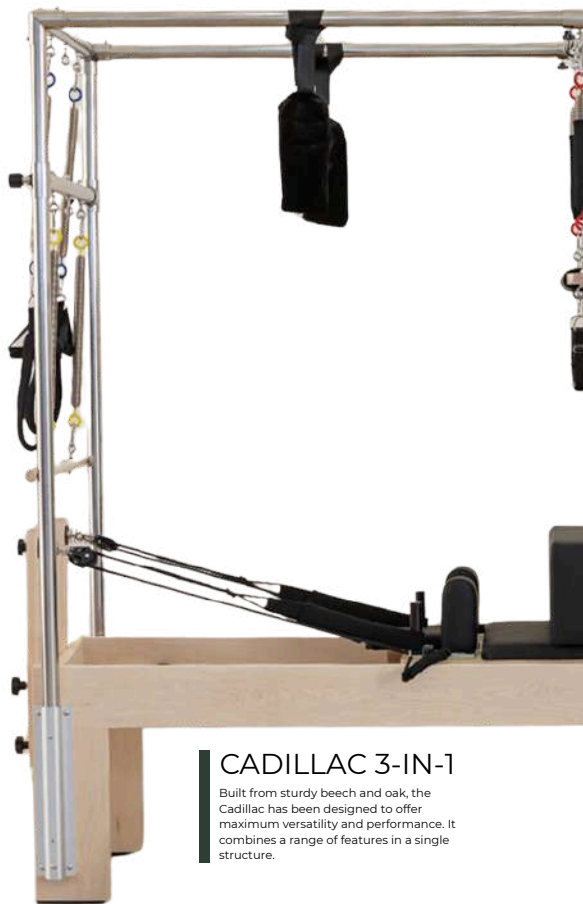

CADILLAC 3-IN-1

Built from sturdy beech and oak, the Cadillac has been designed to offer maximum versatility and performance. It combines a range of features in a single structure.

CONTROL

DISCOVER OUR RANGE

The new BOXPT Pilates & Wellness range combines performance, control and well-being for multifunctional training spaces.