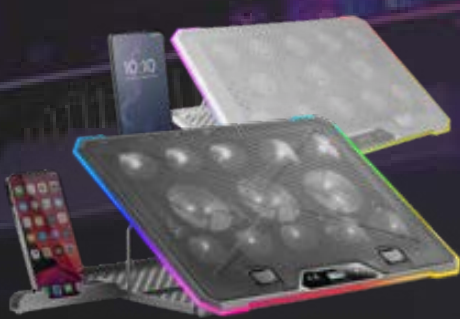

MNBC13 **NOTEBOOK** COOLER PAD

13 controllable fans · Stand for laptops up to 17" · Adjustable stand function 8 positions · Smartphone holder · Available in 2 colours: Black and white