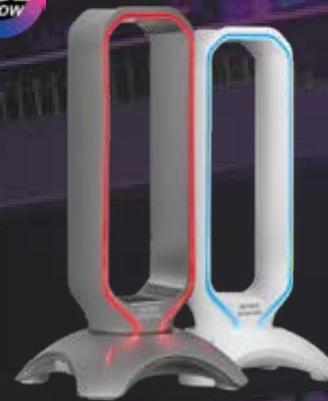

MHHX **HOLDER** 2 EN 1 **2in1**

2 in 1 headphone holder · RGB Flow Lighting · Hub with 2x USB 2.0 ports · Optimized curvature to protect your headphones · Available in 2 colours: black and white