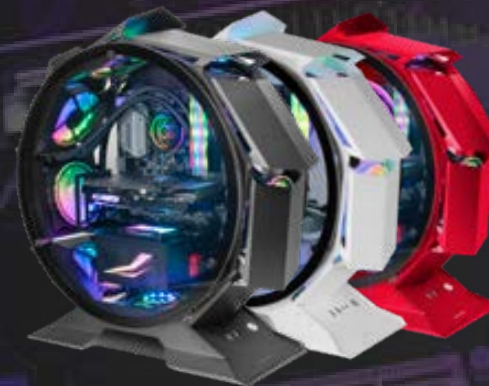

MCORB **CIRCULAR TOWER GAMING**

ORB Circular design · Extreme cooling up to 9 fans · Double tempered glass window · Micro-ATX with XL interior · Available in 3 colours: Black, white and red