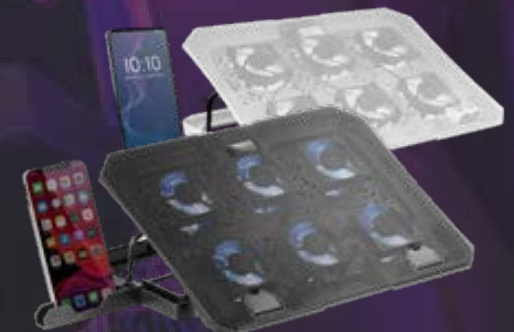

MNBC23 **NOTEBOOK** COOLER PAD

6x controllable fans · Laptop stand for notebooks up to 16" · 6-position adjustable stand · Smartphone holder · Available in 2 colours: Black and white