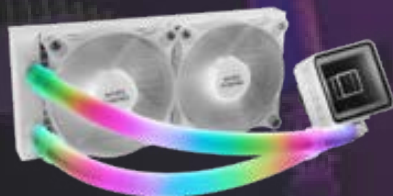

NEW PRODUCT

MPVU750M

POWER SUPPLIES

750W of power · 80Plus Silver certified · 140mm FDB fan and AI-RPM technology · Full modular cables

MPS5-B2

MULTIFUNCTION STAND FOR PS5

1x Built-in fan · Dual controller charger · RGB Neon Lighting · Video game storage + Headset holder

NEW PRODUCT

MSD-ONE **CONTROL** DECK

Ergonomic Slim Design · 15 Customizable LCD Keys · Extended LCD Screen · Control Software and Plug-ins · Available in 2 colours: Black and white

MCA-L24

ADAPTER ATX 24 PIN

ATX 24 Pin 90° Adapter · ARGB lighting · Easy installation · Universal compatibility

MCA-WT

ARGB COVERS FOR WATERCOOLING TUBES

2x ARGB Covers · Wide size compatibility · ECO Soft silicone · ARGB lighting compatible

MCA-GCB

GRAPHICS CARD SUPPORT

Infinity mirror ARGB illumination · Non-slip magnetic base · Universal compatibility · ARGB Synchronisation · Available in 2 colours: Black and white

MK023 **GAMING** KEYBOARDS

TKL Design · H-Mech hybrid technology · FRGB Lighting · Universal compatibility · Available in 3 colours: Black, pink and white