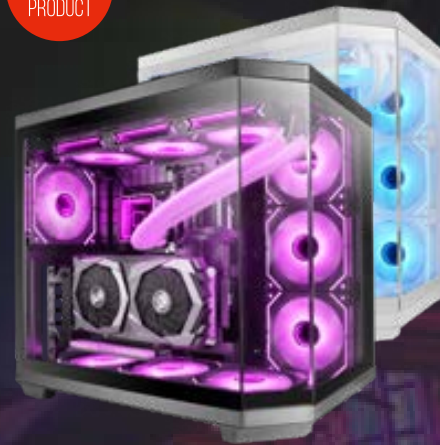

### MC3T **GAMING** TOWER

Panoramic view with triple tempered glass · Dual side chamber · 3 Vertical PCI slots · Maximum cooling capacity · Available in 5 colours: black, white, pink, red and blue.

**NEW**  
PRODUCT