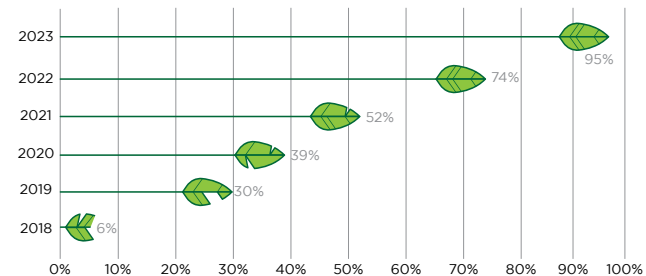

Percentage of products containing recycled materials