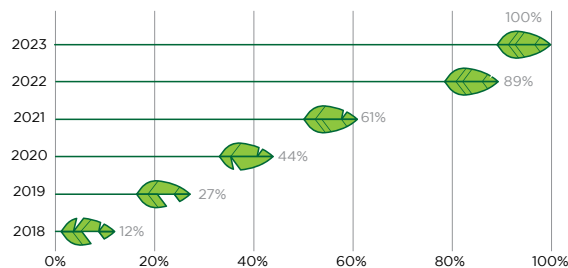

Percentage of packaging made from recycled materials