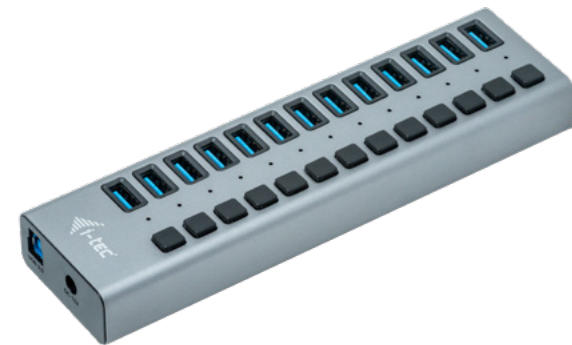

i-tec USB 3.0 Charging HUB 13 Port, Power Adapter 60 W

COMPATIBILITY: USB 3.0

SUPPORTED OS:

Specifications

USB-A	13
Data transfer speed	up to 5 Gbps
DC Adapter	Yes (60W)
Charging per port	up to 10W USB port charging power
Rack installation required	No
On/Off switch	Yes for individual USB ports
USB Cable	USB 3.0 Cable from type A to type B (100 cm)

U3CHARGEHUB13
EAN: 8595611702952