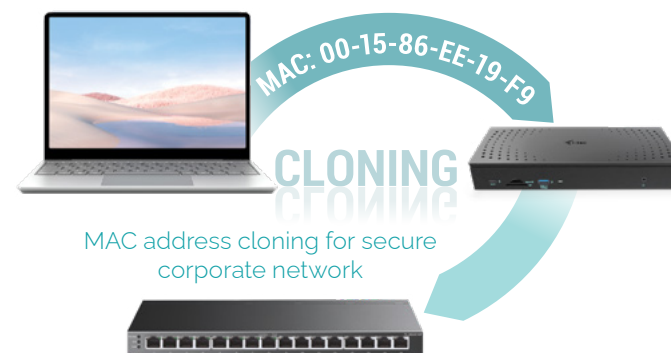

MAC ADDRESS CLONING

The i-tec Docker Pro can - regardless of the brand or model of the laptop or tablet used - clone its native MAC address to the LAN port of the docking station. The advantage of this feature is obvious: when working in a secure environment where only a predefined set of MAC addresses can be connected to the corporate network, a docking station with its own MAC address will be denied access. However, activating the MAC cloning function means that the docking station simply accepts the MAC address of the laptop, allowing seamless connection to the corporate network.

DATA BACKUP

Easily back up your user data in Windows 10/11, either manually or automatically. Just connect any disk drive (USB Flash, hard drive or SSD) to your i-tec docking station and you're ready to go

After the first full backup of your data, you can run incremental backups (i.e. only changed or new folders and files) automatically or manually, providing reliable yet fast data protection or recovery in the event of data loss or corruption.

You can back up to multiple storage media, so you can protect your data even better - for example, one drive with a copy of your data in your office, another drive at home.

The i-tec Docker Pro backup features are enabled for all i-tec docking stations and all external backup devices that connect to an i-tec docking station, including third-party storage devices.