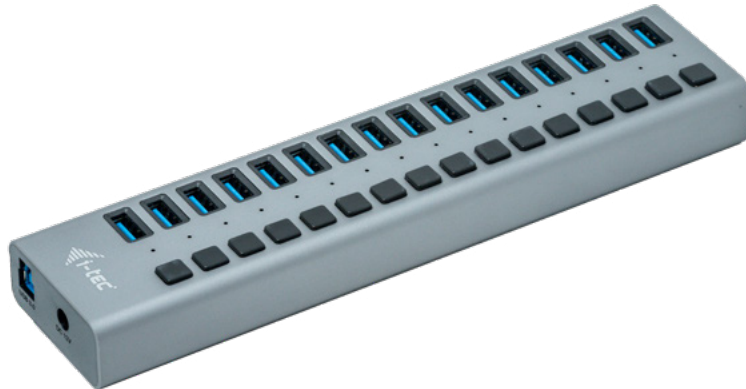

i-tec USB 3.0 Charging HUB 16 Port, Power Adapter 90 W

COMPATIBILITY: USB 3.0

SUPPORTED OS:

Specifications

USB-A	16
Data transfer speed	up to 5 Gbps
DC Adapter	Yes (90W)
Charging per port	up to 10W USB port charging power
Rack installation required	No
On/Off switch	Yes for individual USB ports
USB Cable	USB 3.0 Cable from type A to type B (100 cm)

U3CHARGEHUB16
EAN: 8595611706219