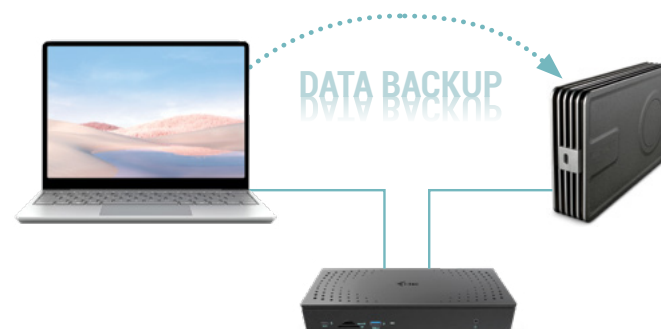

MAC ADDRESS CLONING

The i-tec Docker Pro can - regardless of the brand or model of the laptop or tablet used - clone its native MAC address to the LAN port of the docking station. The advantage of this feature is obvious: when working in a secure environment where only a predefined set of MAC addresses can be connected to the corporate network, a docking station with its own MAC address will be denied access. However, activating the MAC cloning function means that the docking station simply accepts the MAC address of the laptop, allowing seamless connection to the corporate network.

DATA BACKUP

Easily back up your user data in Windows 10/11, either manually or automatically. Just connect any disk drive (USB Flash, hard drive or SSD) to your i-tec docking station and you're ready to go

After the first full backup of your data, you can run incremental backups (i.e. only changed or new folders and files) automatically or manually, providing reliable yet fast data protection or recovery in the event of data loss or corruption.

You can back up to multiple storage media, so you can protect your data even better - for example, one drive with a copy of your data in your office, another drive at home.

The i-tec Docker Pro backup features are enabled for all i-tec docking stations and all external backup devices that connect to an i-tec docking station, including third-party storage devices.