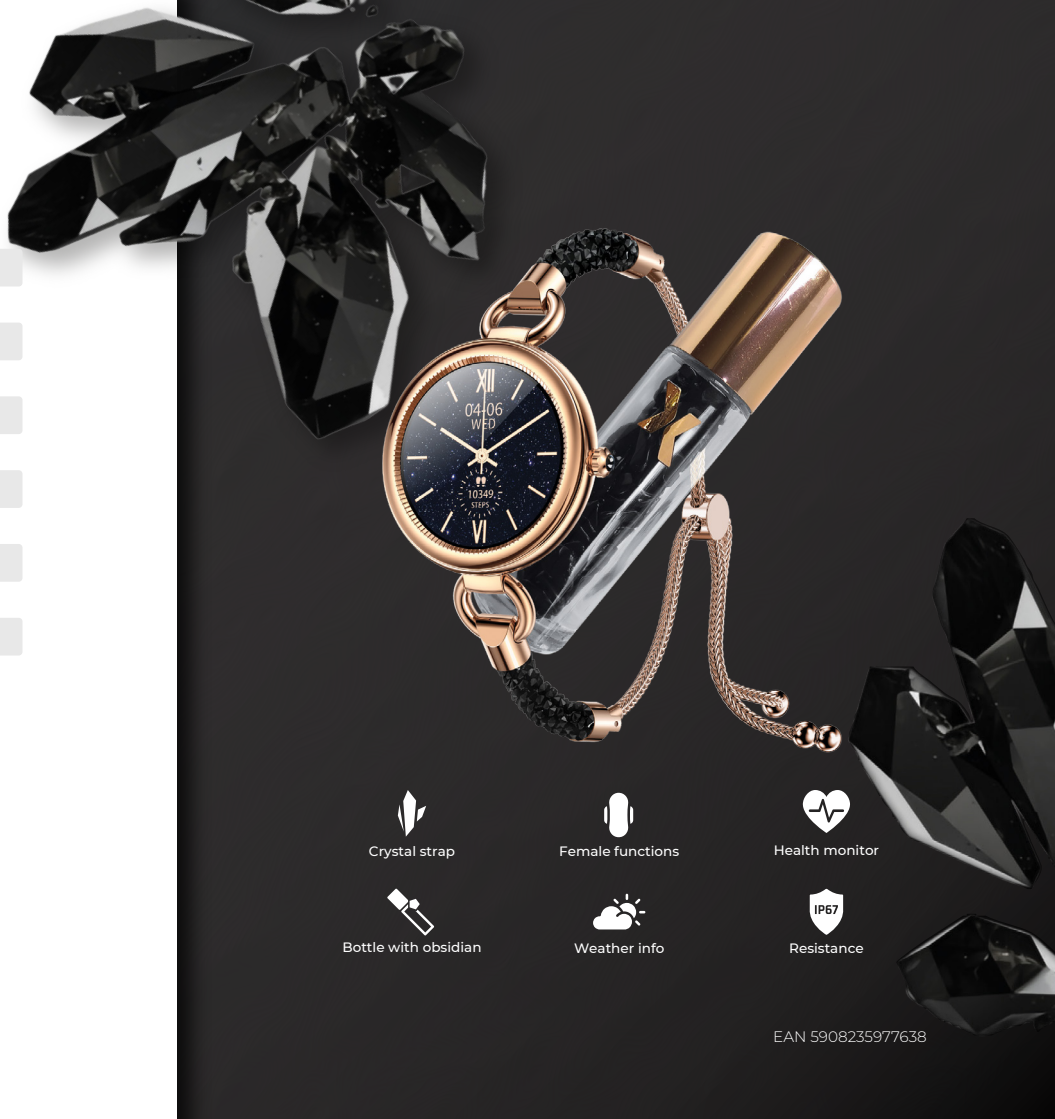

maxcom

FW51

crystal

Screen: 1.09" IPS 240x240

Battery: 130 mAh

Worktime: up to 7 days

Waterproof class: IP67

Housing: Zinc alloy / Cristals

Dimensions: 39.5x39.5x9.5 mm

Weight: 29 g

Chipset: Realtek RTK8762DK

Memory: 256 KB RAM / 64 MB ROM

Personalization of dials: 100+ dials

Sport modes: 70+ modes

Strap: Cristals / Zinc alloy

Functions

pedometer, heart rate, sleep monitor, blood pressure, saturation, music control, feminine functions, weather info, calories burned, sport modes, remote shutter, sedentary reminder, notifications

Giftbox (mm): 126x126x36,5

Carton box (mm): 640x265x205

Box in carton quantity: 50

FitCloud Pro

Crystal strap

Female functions

Health monitor

Bottle with obsidian

Weather info

Resistance

EAN 5908235977638