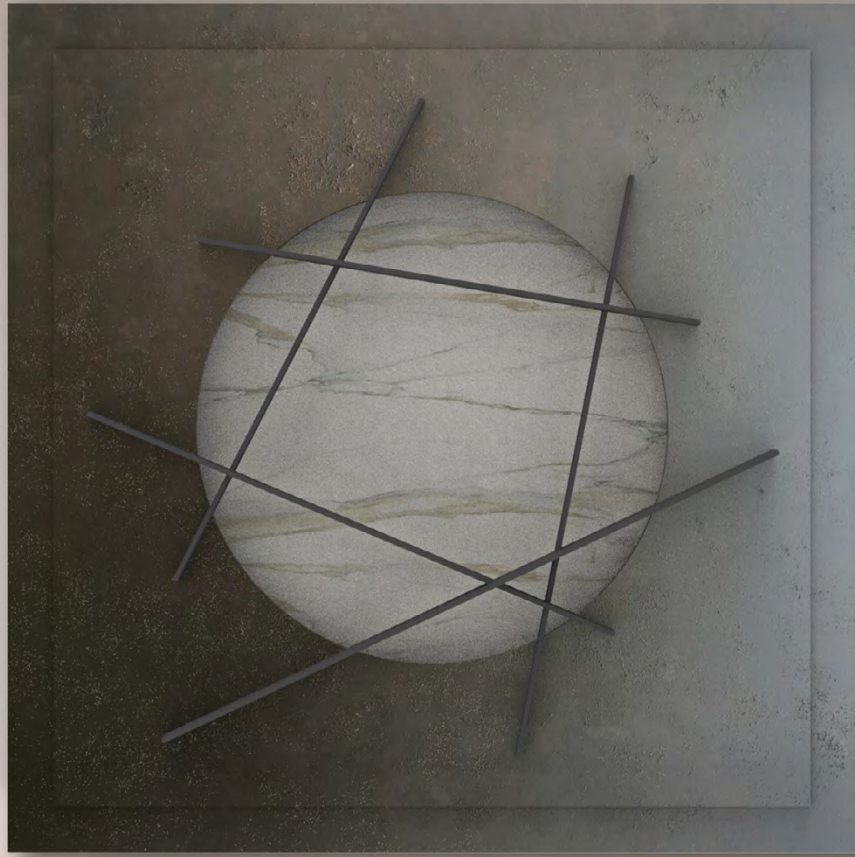

frame

P`7154

Dimensions (cm)

XL 140x140
L 110x110
M 90x90

Finish
(see our showcase)

BASE: Mdf
FINISH: Hand acrylic painting
DETAIL: Ceramic

VORONOI

frame