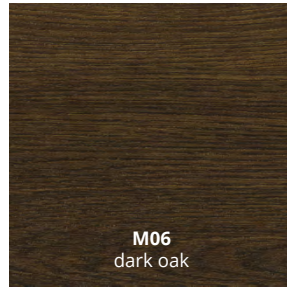

Finish
(see our showcase)

BASE: Mdf
DETAIL: High relief and led
FINISH: Hand acrylic painting

FINISHES

Acrylic paint

Wood veneer

Acrylic board

WEHOME

design studio