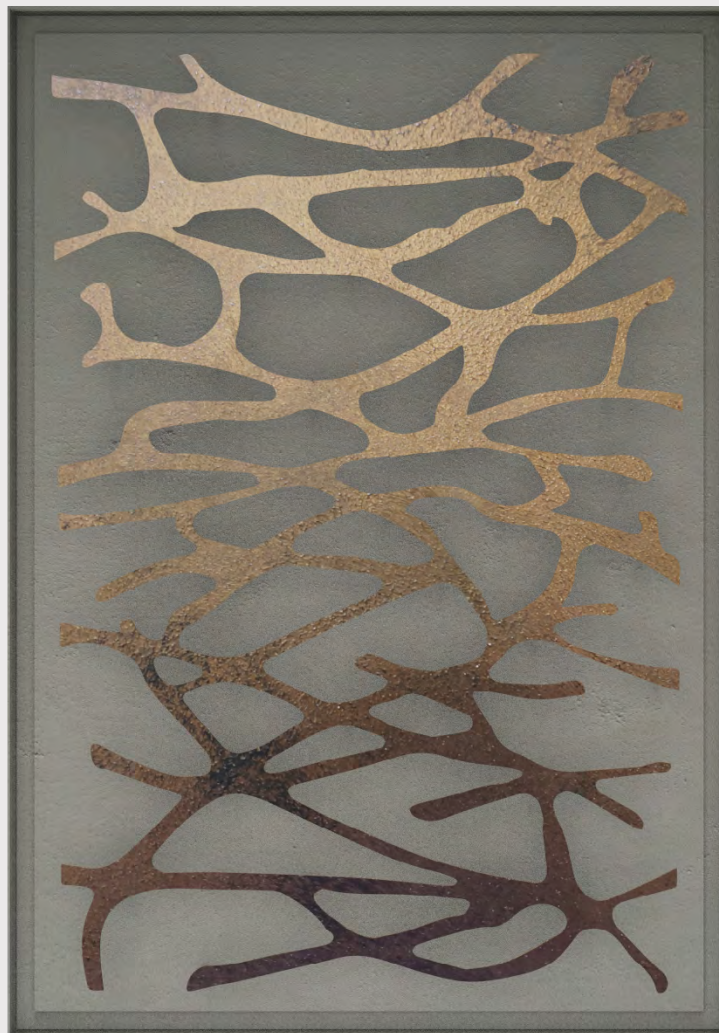

P`7175

Dimensions (cm)

XL 100x140
L 80x120
M 70x100
S 60x90
XS 50x70

Finish
(see our showcase)

SCULPTURE 1.5

frame

P`7176

Dimensions (cm)

XL	100x140
L	80x120
M	70x100
S	60x90
XS	50x70

Finish
(see our showcase)

BASE: Mdf
DETAIL: High relief
FINISH: Hand acrylic painting

ORGANIC 1.2

frame

BASE: Mdf
DETAIL: High relief
FINISH: Hand acrylic painting