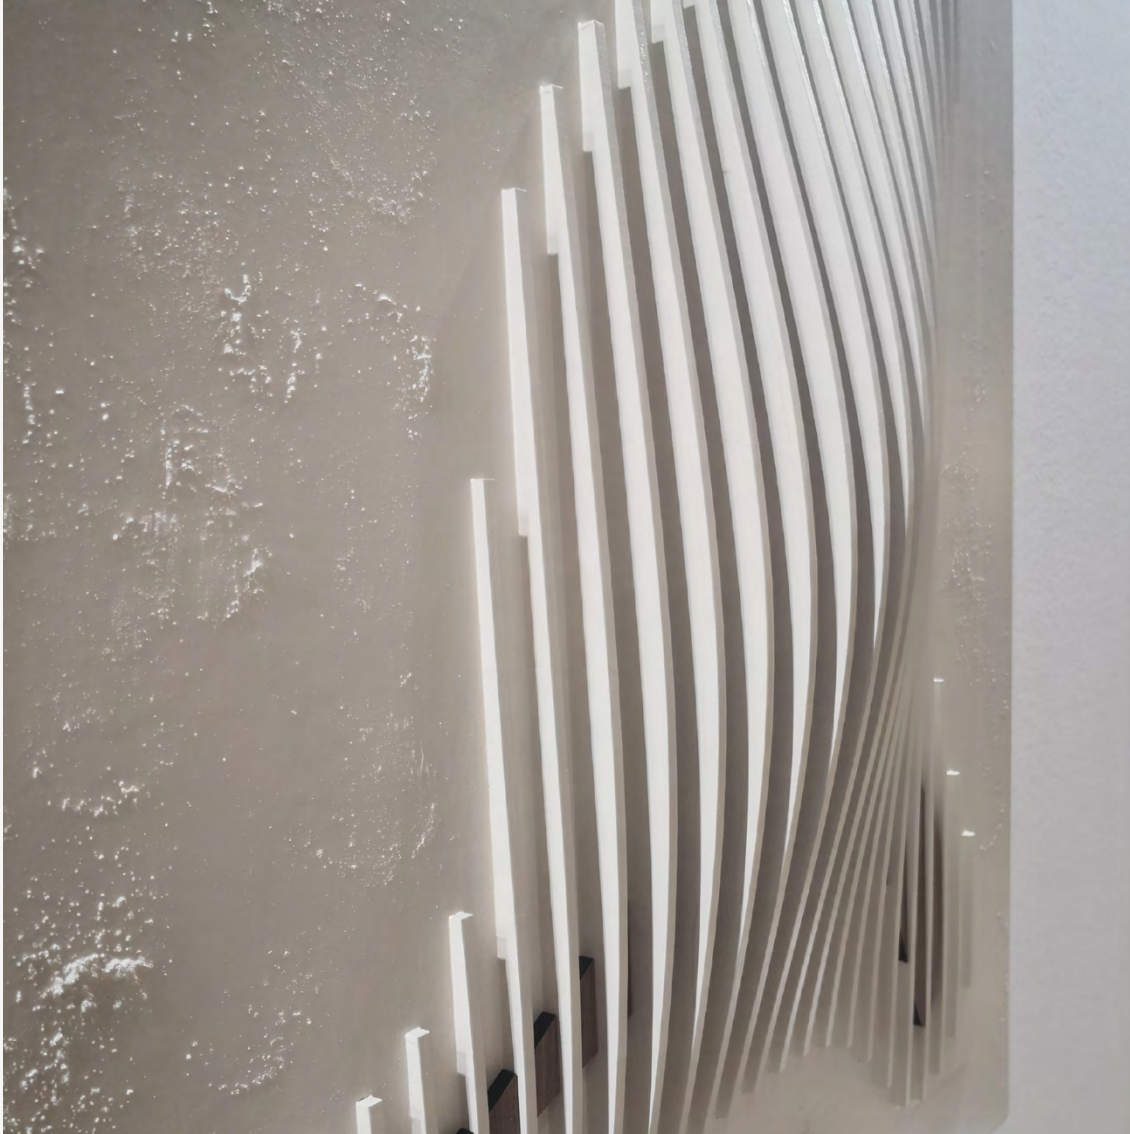

BASE: Mdf
RELIEF: Xps/mdf
FINISH: Hand acrylic painting

ORGANIC 1.1

frame

BASE: Mdf
FINISH: Hand acrylic painting
DETAIL: Walnut

P`7149

Dimensions (cm)

XL 100x140
L 80x120
M 70x100
S 60x90
XS 50x70

Finish
(see our showcase)