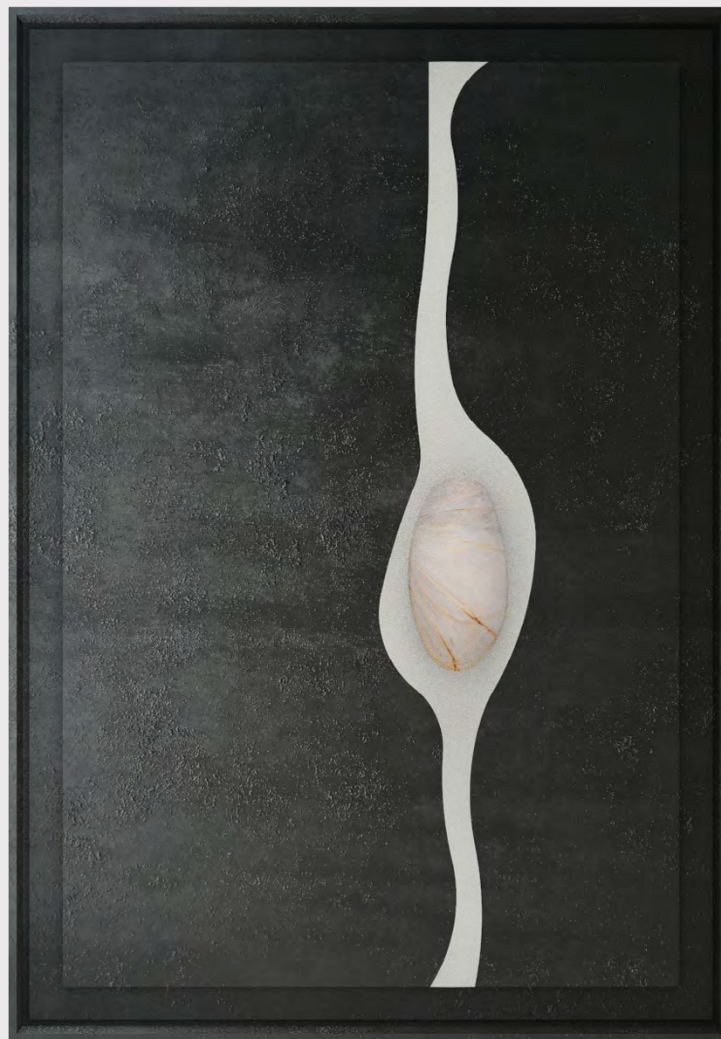

BASE: Mdf
FINISH: Hand acrylic painting
DETAIL: Art painting

P`7106

Dimensions (cm)

XL 100x140
L 80x120
M 70x100
S 60x90
XS 50x70

Finish
(see our showcase)

RIVER

frame

BASE: Mdf
DETAIL: Stone
FINISH: Hand acrylic painting