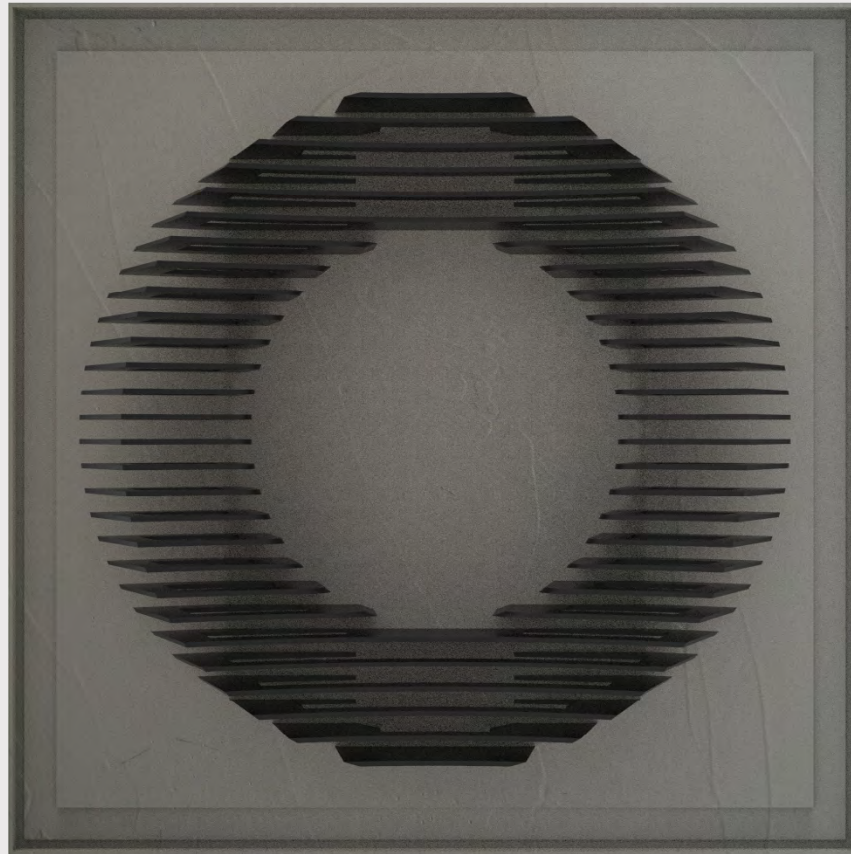

L 80x120

M 70x100

Finish
(see our showcase)

BASE: Mdf
DETAIL: High relief and led
FINISH: Hand acrylic painting

ORGANIC 1.5

frame

P`7180

Dimensions (cm)