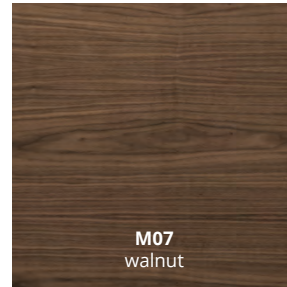

XL 140x140
L 110x110
M 90x90
S 70x70
XS 50x50

Finish
(see our showcase)

BASE: Mdf
DETAIL: High relief
FINISH: Hand acrylic painting

ORGANIC 1.6

frame

P`7181

Dimensions (cm)

XL 100x140
L 80x120
M 70x100

Finish
(see our showcase)

BASE: Mdf
DETAIL: High relief and led
FINISH: Hand acrylic painting

FINISHES

Acrylic paint

Wood veneer

Acrylic board

WEHOME

design studio