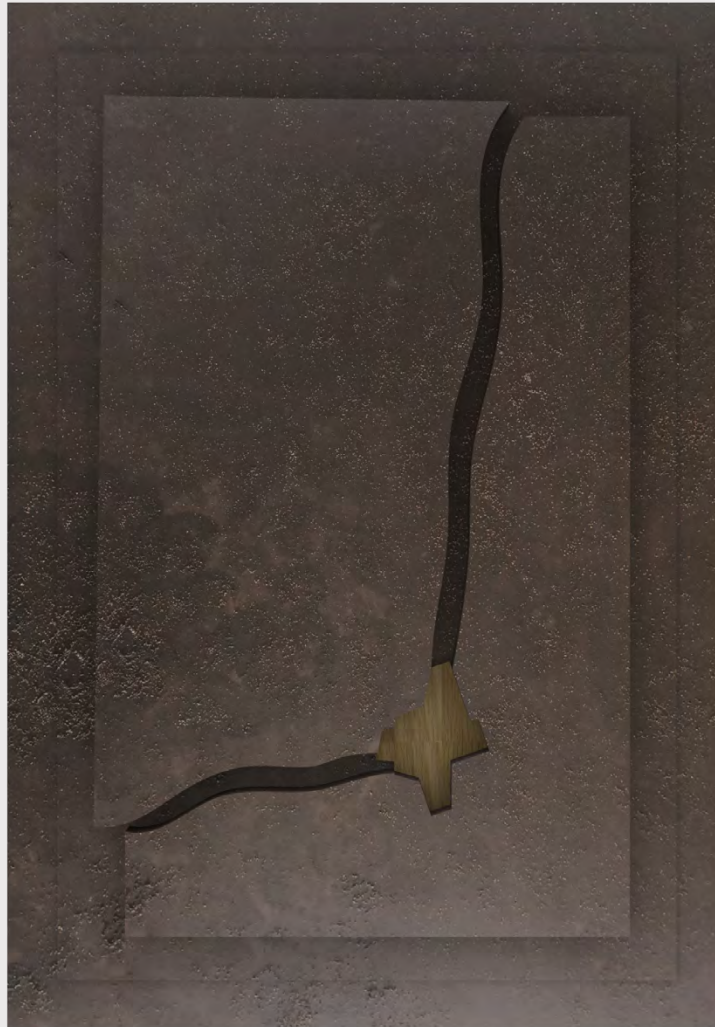

NOTCH

frame

BASE: Mdf
RELIEF: Xps/Oak
FINISH: Hand acrylic painting

P`7124

Dimensions (cm)

XL 100x140
L 80x120
M 70x100
S 60x90
XS 50x70

Finish
(see our showcase)