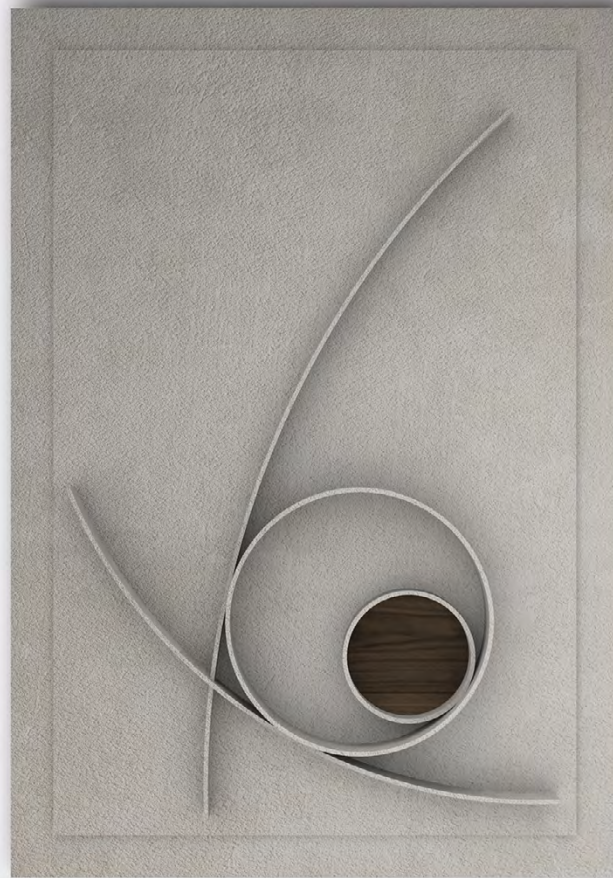

TORK

frame

BASE: Mdf
FINISH: Hand acrylic painting
DETAIL: Oak

P`7150

Dimensions (cm)

XL 100x140
L 80x120
M 70x100
S 60x90
XS 50x70

Finish
(see our showcase)

TOKYO