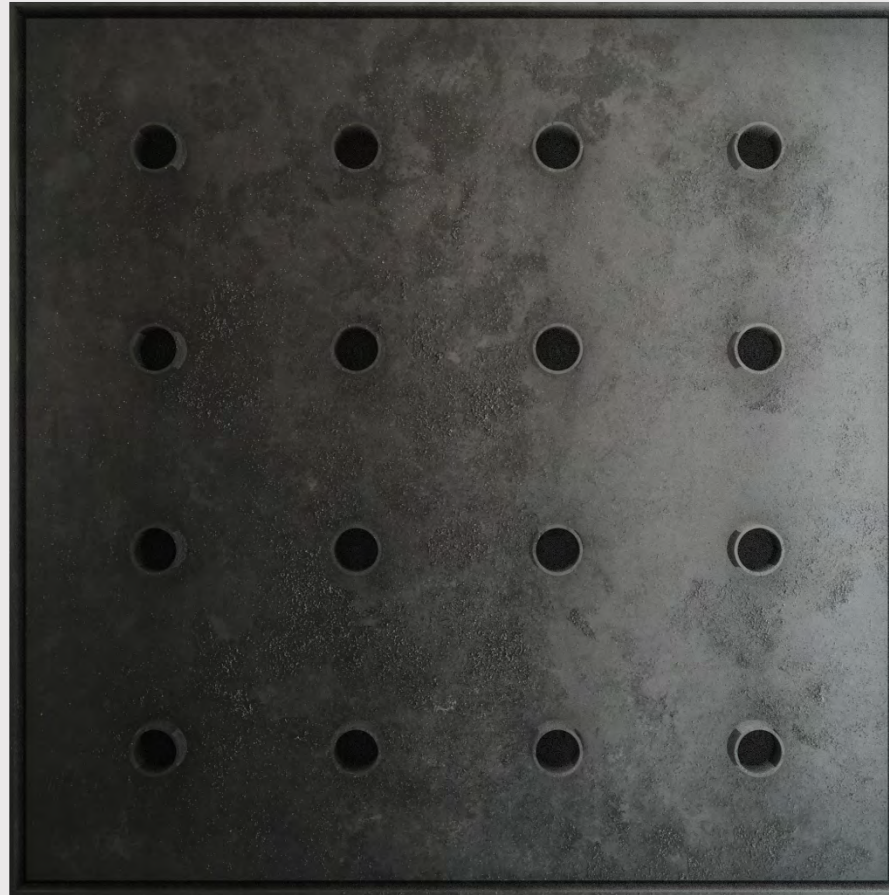

BASE: Mdf
RELIEF: Rustic stone
FINISH: Acrylic varnish

P`7132

Dimensions (cm)

XL	100x140
L	80x120
M	70x100
S	60x90
XS	50x70

Finish
(see our showcase)

MAT 1.1

frame

P`7145