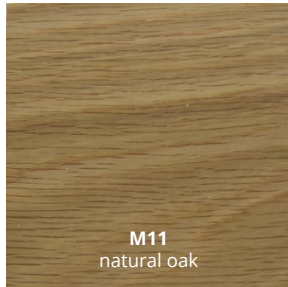

XL 140x140
L 110x110
M 90x90
S 70x70
XS 50x50

Finish
(see our showcase)

BASE: Mdf
DETAIL: High relief
FINISH: Hand acrylic painting

ORGANIC 1.6

frame

P`7181

Dimensions (cm)

XL 100x140
L 80x120
M 70x100

Finish
(see our showcase)

BASE: Mdf
DETAIL: High relief and led
FINISH: Hand acrylic painting

FINISHES

Acrylic paint

Wood veneer

Acrylic board

WEHOME

design studio