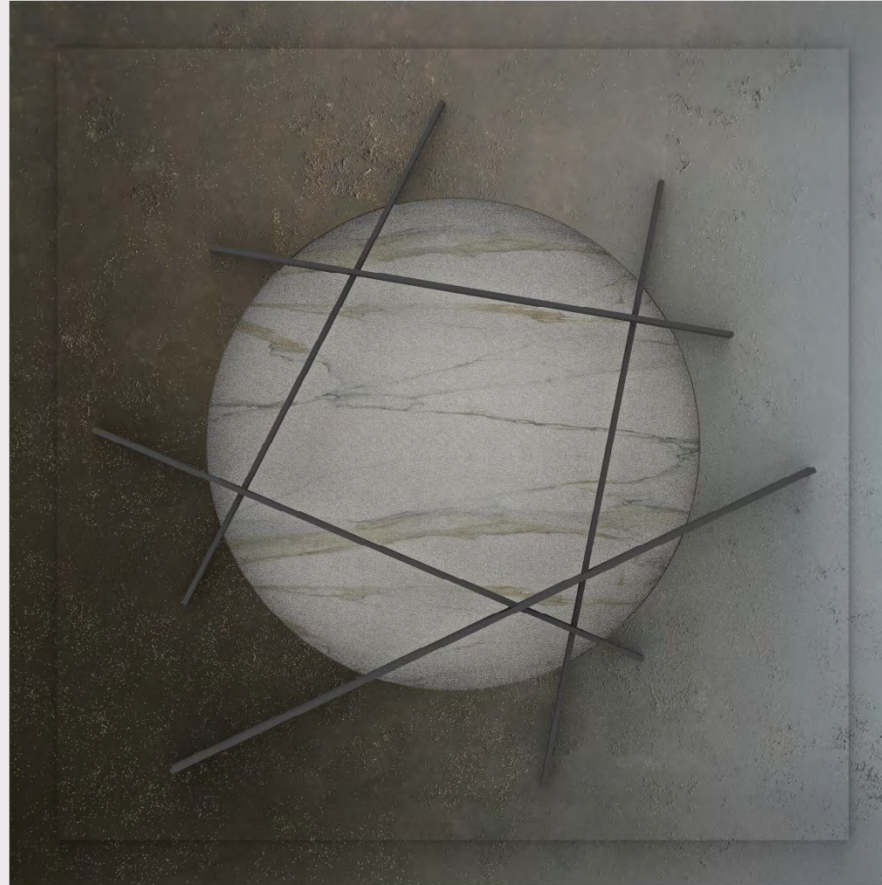

TOKYO

frame

P`7154

Dimensions (cm)

XL 140x140
L 110x110
M 90x90

Finish
(see our showcase)

BASE: Mdf
FINISH: Hand acrylic painting
DETAIL: Ceramic