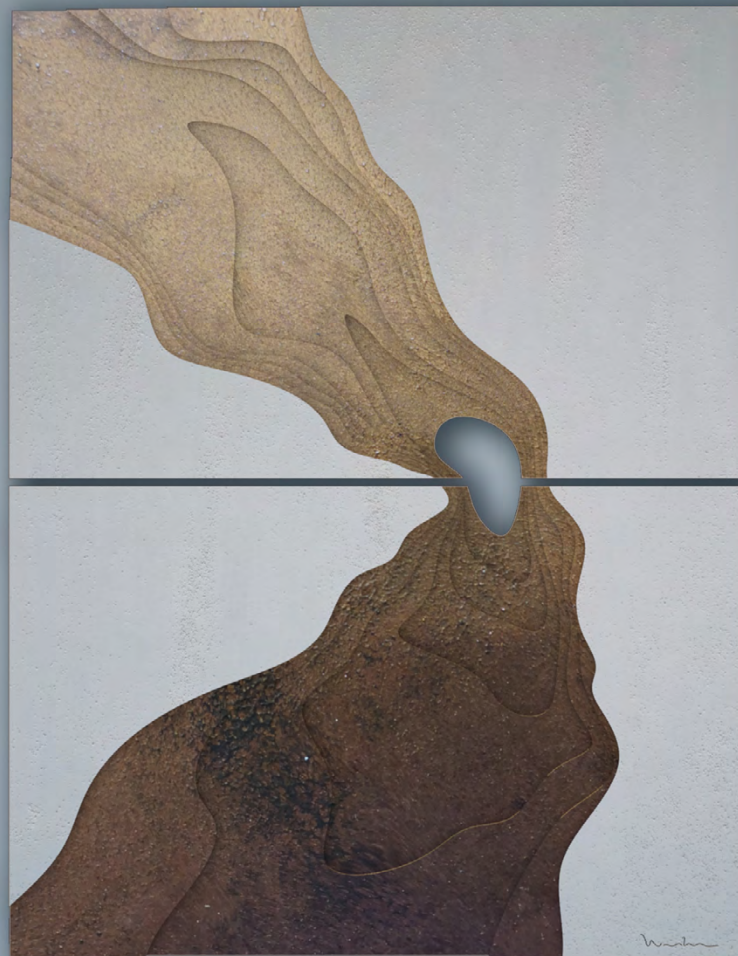

RELIEF 1.3

frame

P`7123

Dimensions (cm)

XL 100x140
L 80x120
M 70x100

Finish
(see our showcase)

BASE: Mdf
DETAIL: Low relief
FINISH: Hand acrylic painting

WALL ART collection