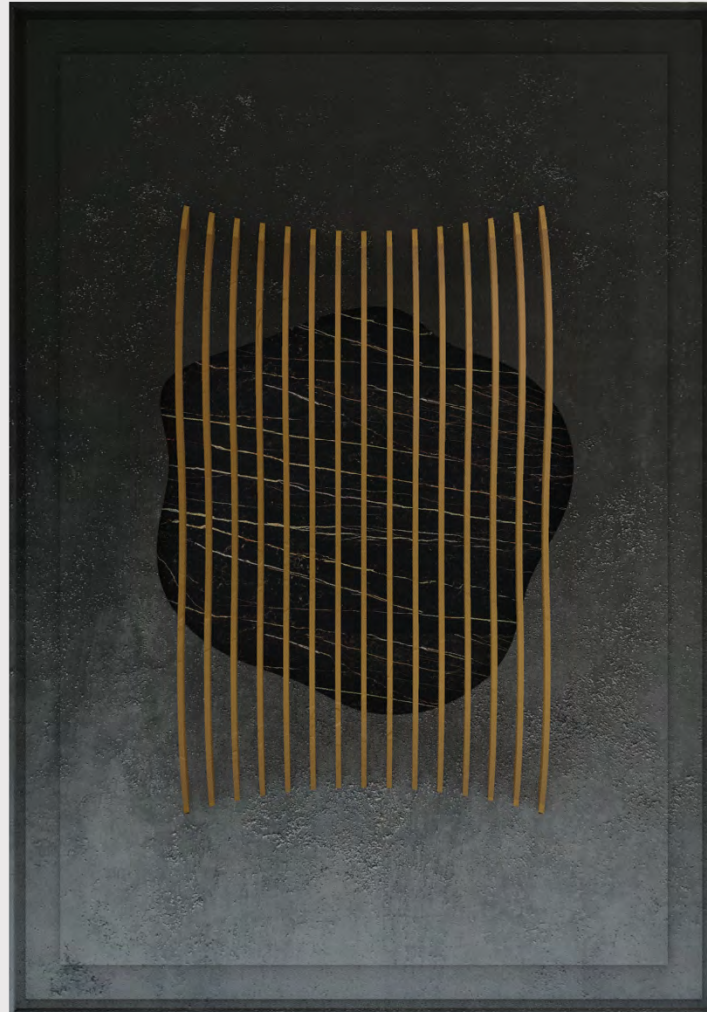

XL	100x140
L	80x120
M	70x100
S	60x90
XS	50x70

Finish
(see our showcase)

BASE: Mdf
DETAIL: High relief
FINISH: Hand acrylic painting

ORGANIC 1.2

frame

BASE: Mdf
DETAIL: High relief
FINISH: Hand acrylic painting