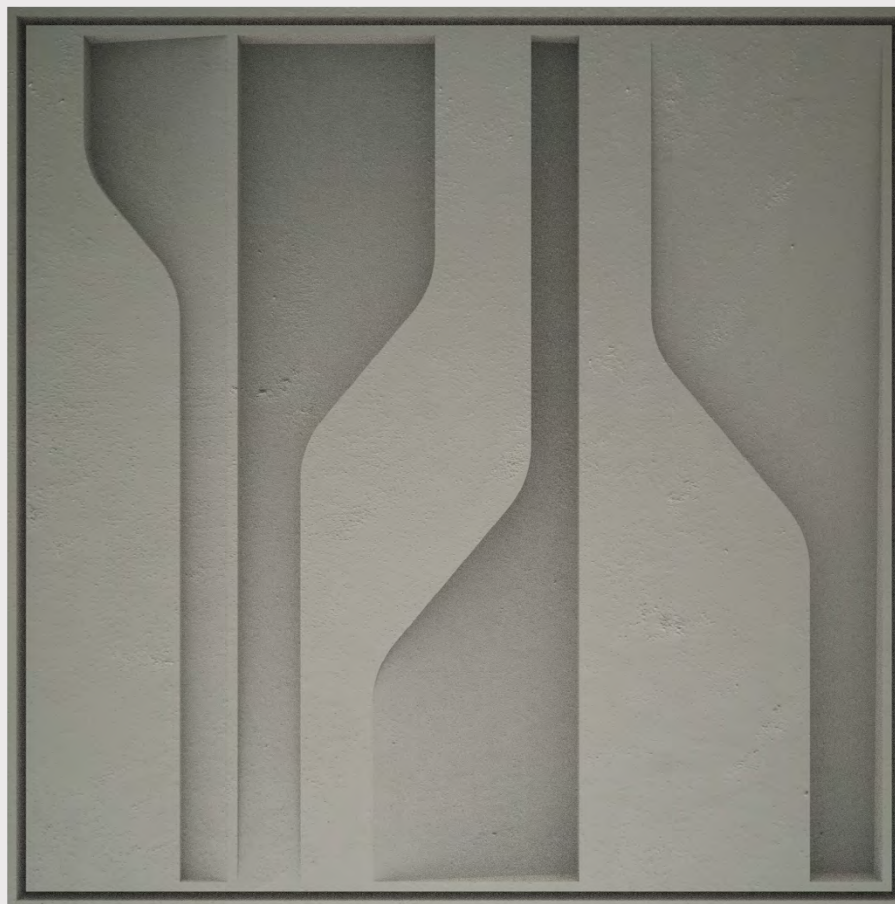

Finish
(see our showcase)

BASE: Mdf
RELIEF: Xps/mdf
FINISH: Hand acrylic painting

SHADOW 1.3

frame

P`7148

Dimensions (cm)

XL 140x140
L 110x110
M 90x90
S 70x70
XS 50x50

Finish
(see our showcase)