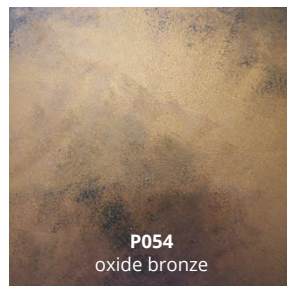

Finish
(see our showcase)

BASE: Mdf
DETAIL: High relief and led
FINISH: Hand acrylic painting

FINISHES

Acrylic paint

Wood veneer

Acrylic board

WEHOME

design studio