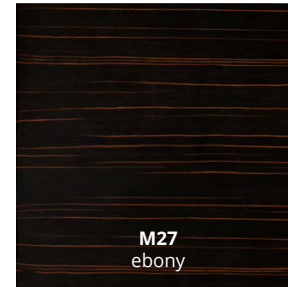

XL 140x140
L 110x110
M 90x90
S 70x70
XS 50x50

Finish
(see our showcase)

BASE: Mdf
DETAIL: High relief
FINISH: Hand acrylic painting

ORGANIC 1.6

frame

P`7181

Dimensions (cm)

XL 100x140
L 80x120
M 70x100

Finish
(see our showcase)

BASE: Mdf
DETAIL: High relief and led
FINISH: Hand acrylic painting

FINISHES

Acrylic paint

Wood veneer

Acrylic board

WEHOME

design studio