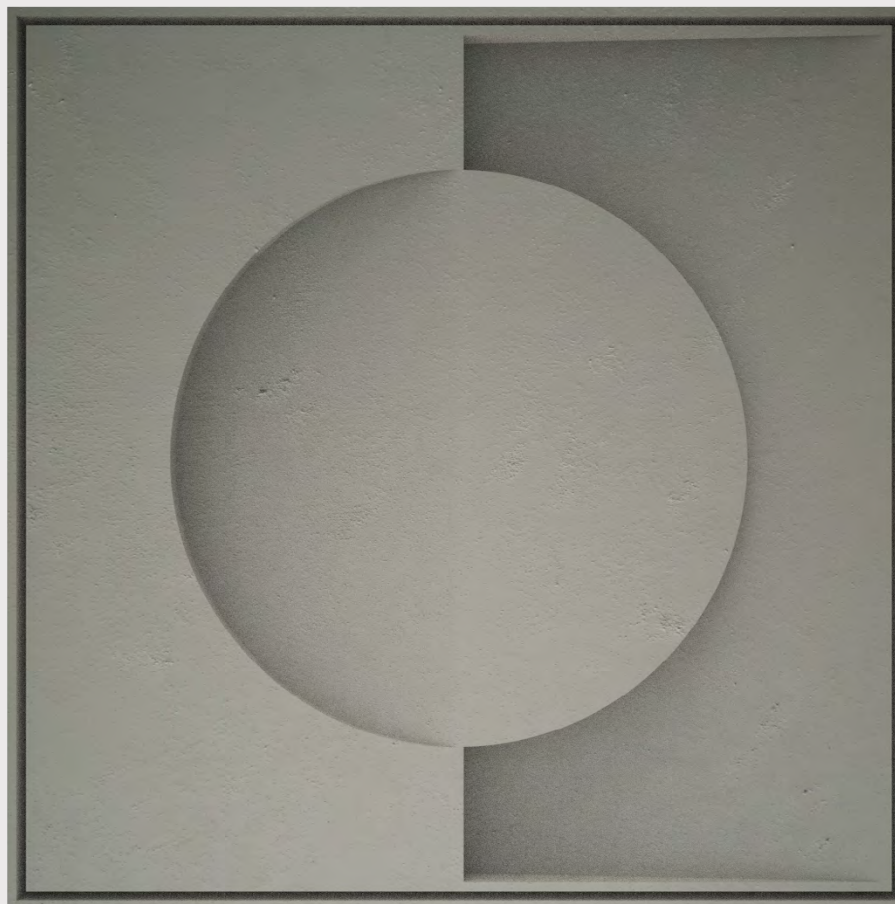

XL 140x140
L 110x110
M 90x90
S 70x70
XS 50x50

Finish
(see our showcase)

BASE: Mdf
RELIEF: Xps/mdf
FINISH: Hand acrylic painting

SHADOW 1.2

frame

P`7147

Dimensions (cm)

XL 140x140
L 110x110
M 90x90
S 70x70
XS 50x50