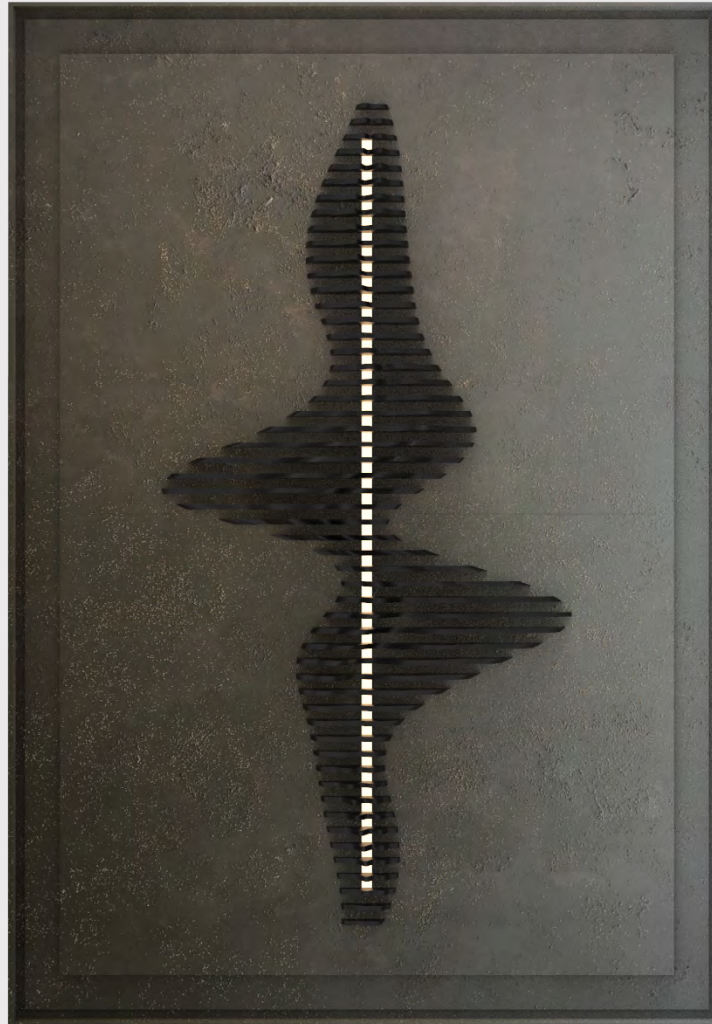

P`7177

Dimensions (cm)

XL 100x140
L 80x120
M 70x100
S 60x90
XS 50x70

Finish
(see our showcase)

ORGANIC 1.3

frame

BASE: Mdf
DETAIL: High relief and led
FINISH: Hand acrylic painting

P`7178