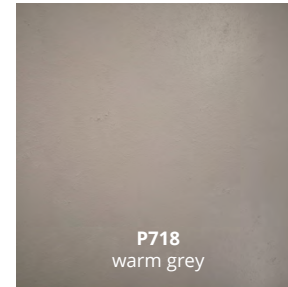

Finish
(see our showcase)

BASE: Mdf
DETAIL: High relief and led
FINISH: Hand acrylic painting

FINISHES

Acrylic paint

Wood veneer

Acrylic board

WEHOME

design studio