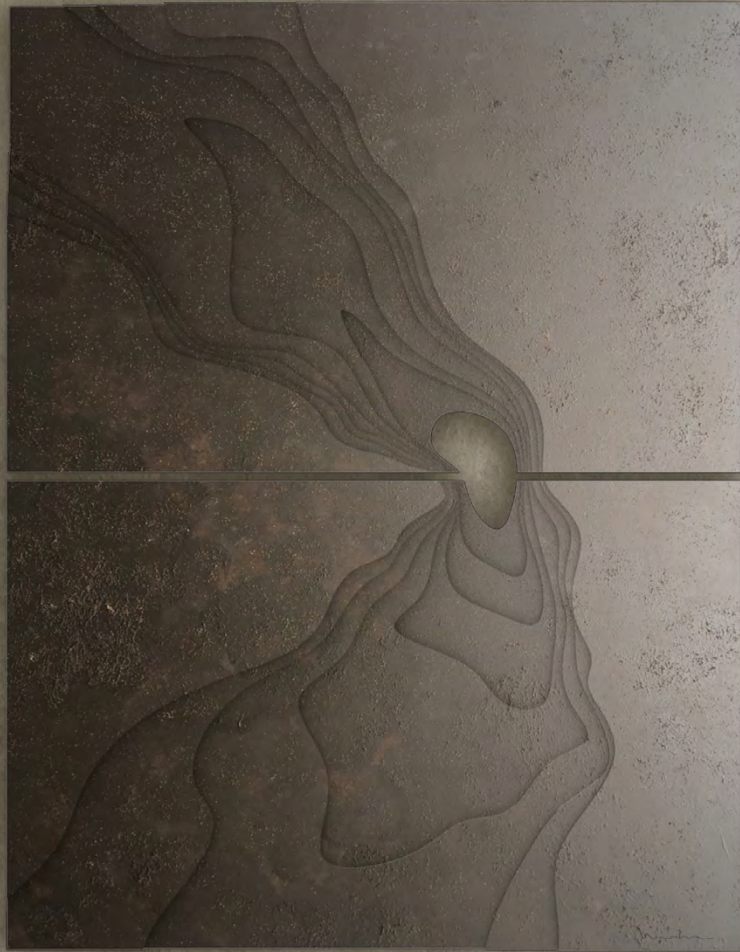

RELIEF 1.3

frame

P`7123

Dimensions (cm)

XL 100x140
L 80x120
M 70x100

Finish
(see our showcase)

BASE: Mdf
DETAIL: Low relief
FINISH: Hand acrylic painting

WALL ART collection