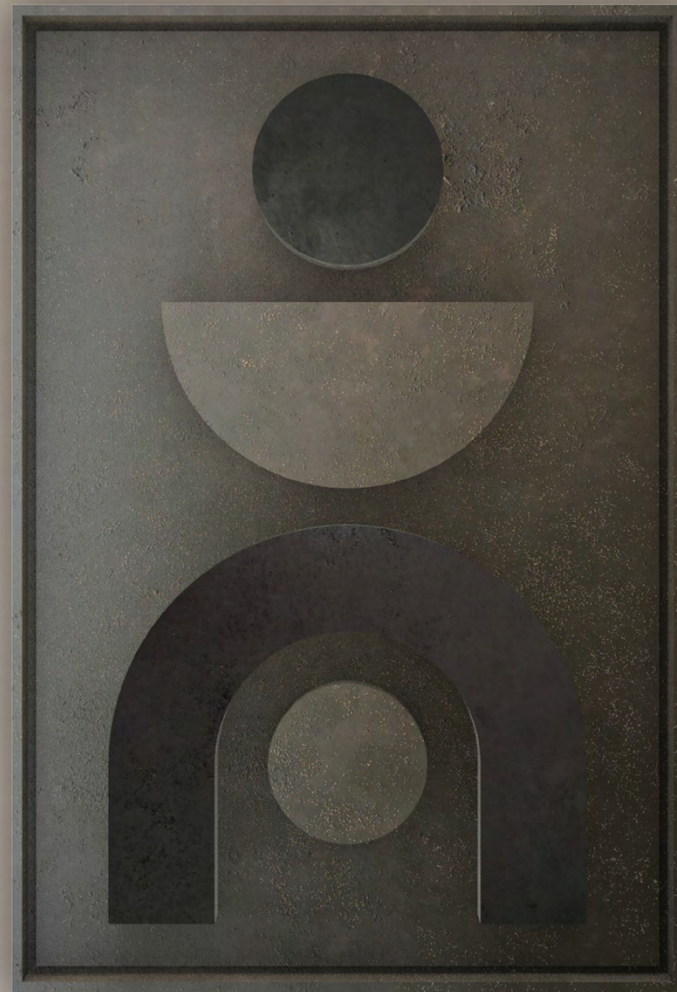

CENTURY

frame

BASE: Mdf
FINISH: Hand acrylic painting
DETAIL: Xps in high relief

P`7127

Dimensions (cm)

XL 100x140
L 80x120
M 70x100
S 60x90
XS 50x70

Finish
(see our showcase)

VILLA