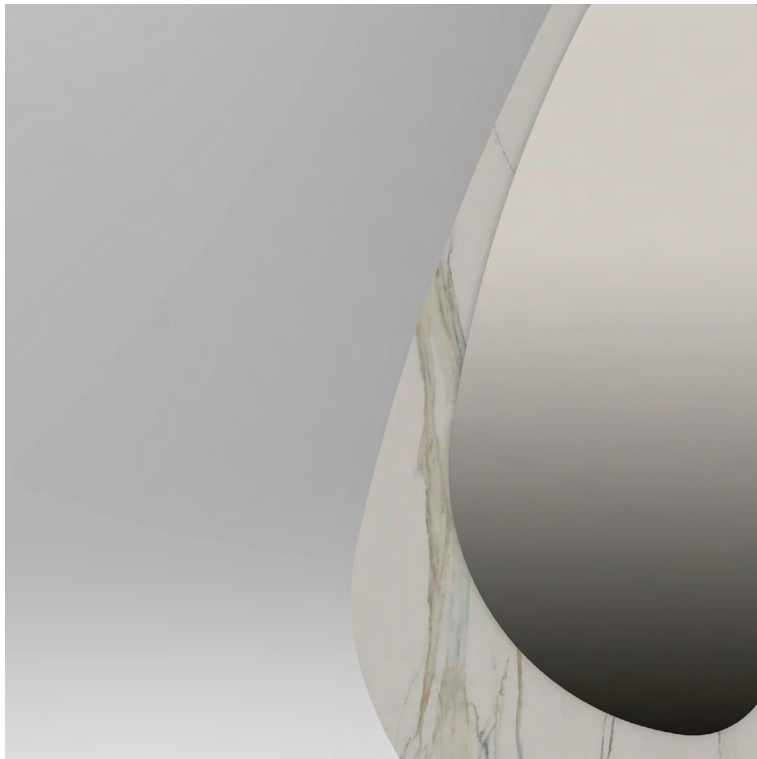

White

**CLOKS**

The background features a complex, abstract geometric pattern. It consists of several overlapping, angular shapes that create a sense of depth and movement. The color palette is dominated by warm orange and yellow tones on the left side, transitioning into cooler blue and teal tones on the right side. The overall effect is a dynamic, modern aesthetic.