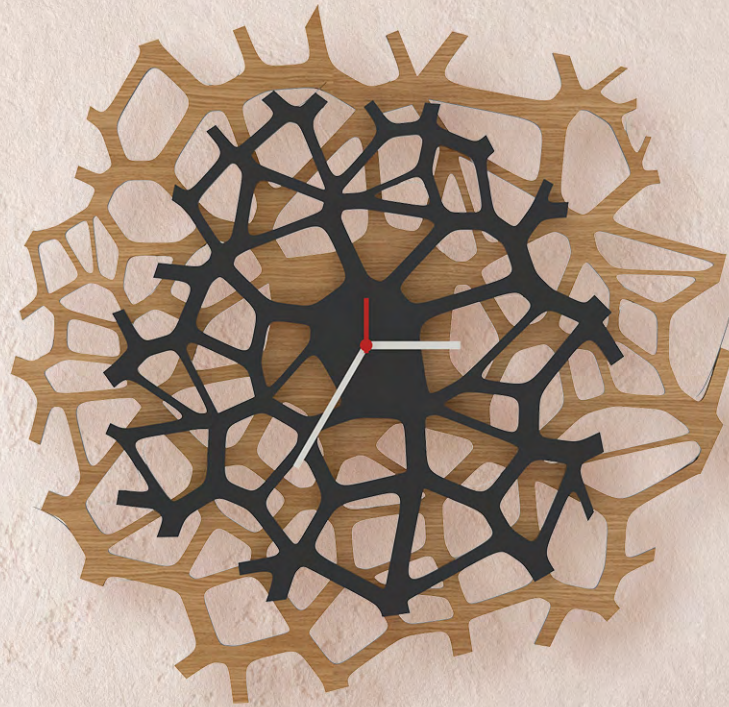

# VORONOI

clock

P`7506

DIMENSIONS

45x3x45

WxDxH (cm)