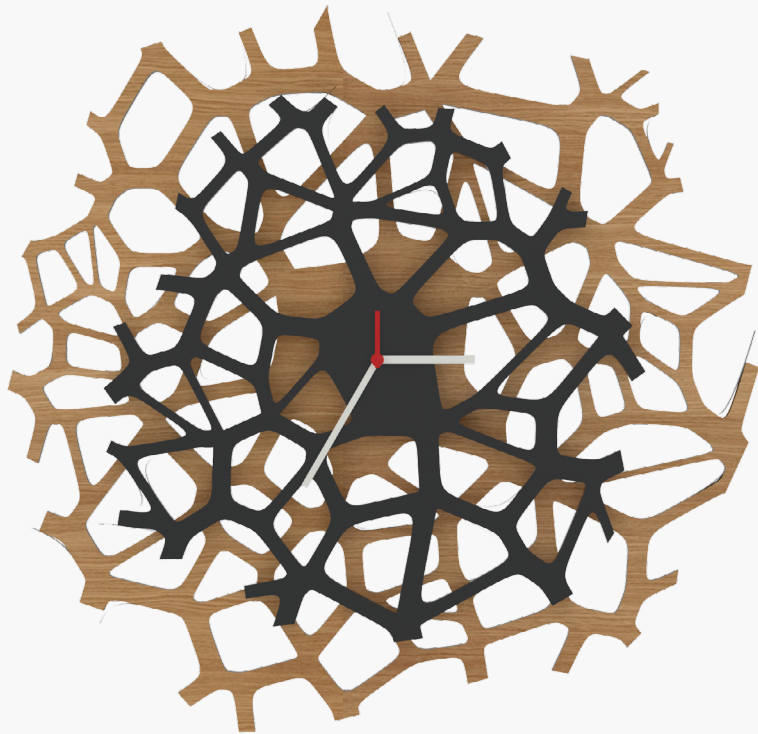

VORONOI

clock

special design

BASE: Acrylic/oak | Acrílico/carvalho
MACHINE: Made in Germany | Feito na Alemanha
BATTERY: Not included | Não incluída

VORONOI

clock

P`7506

DIMENSIONS

45x3x45

WxDxH (cm)