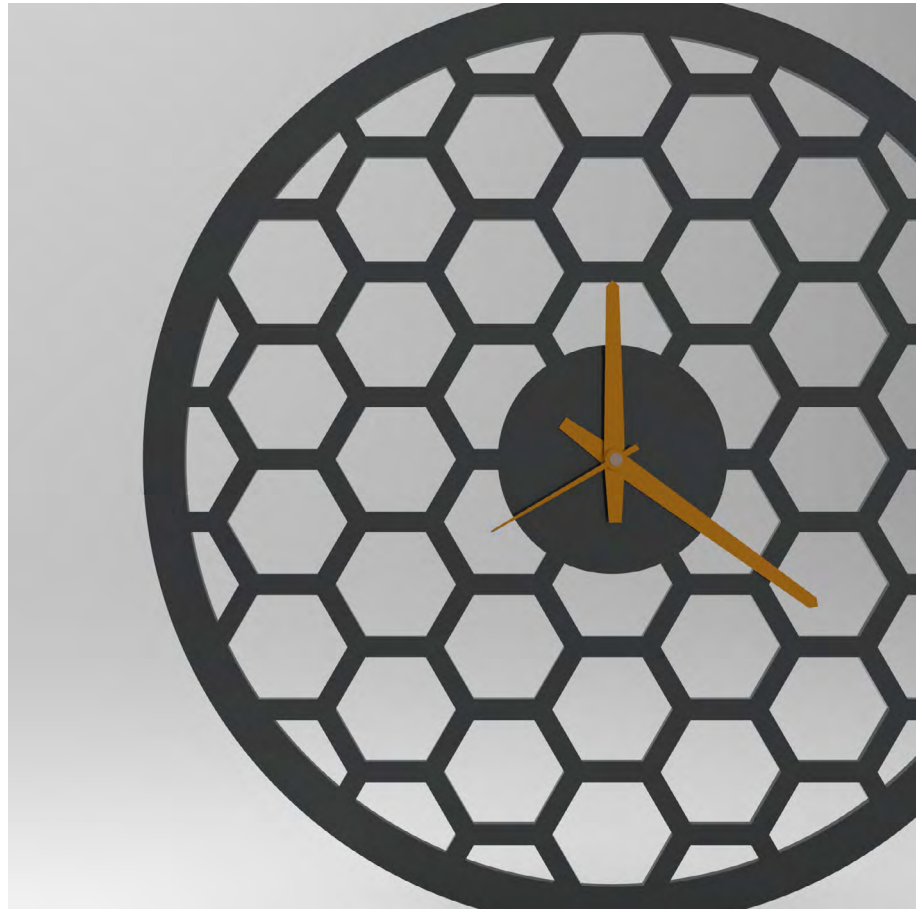

# HONEY

clock

P`7504

DIMENSIONS

45x3x45

WxDxH (cm)